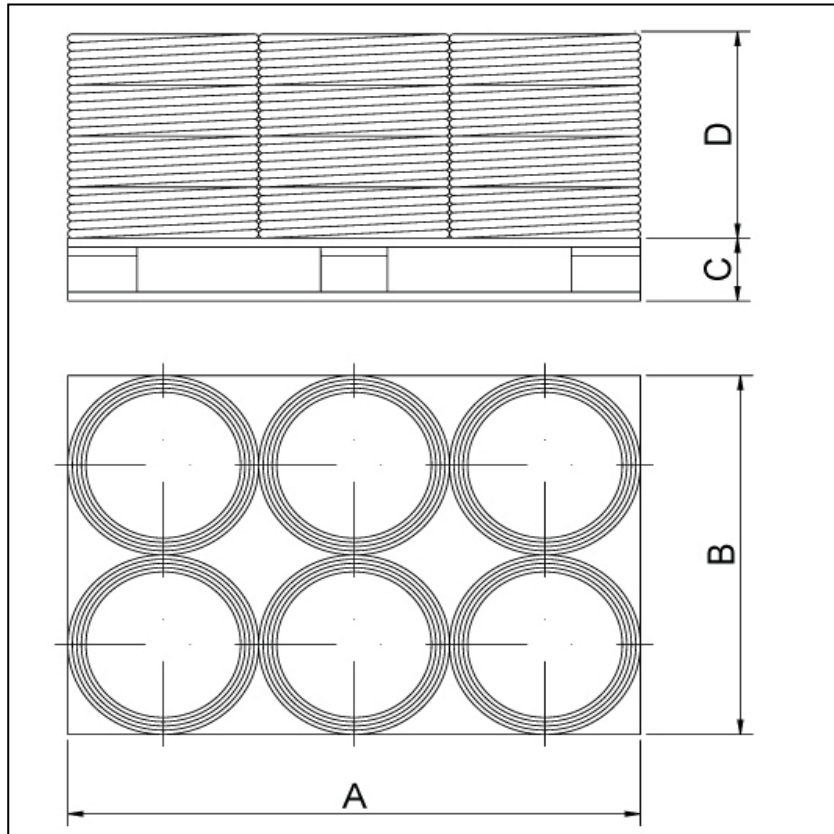

Coils in pallets

DIMENSIONS (mm)			
A	B	C	D
1200	800	140	300-600*

*According to the section requested